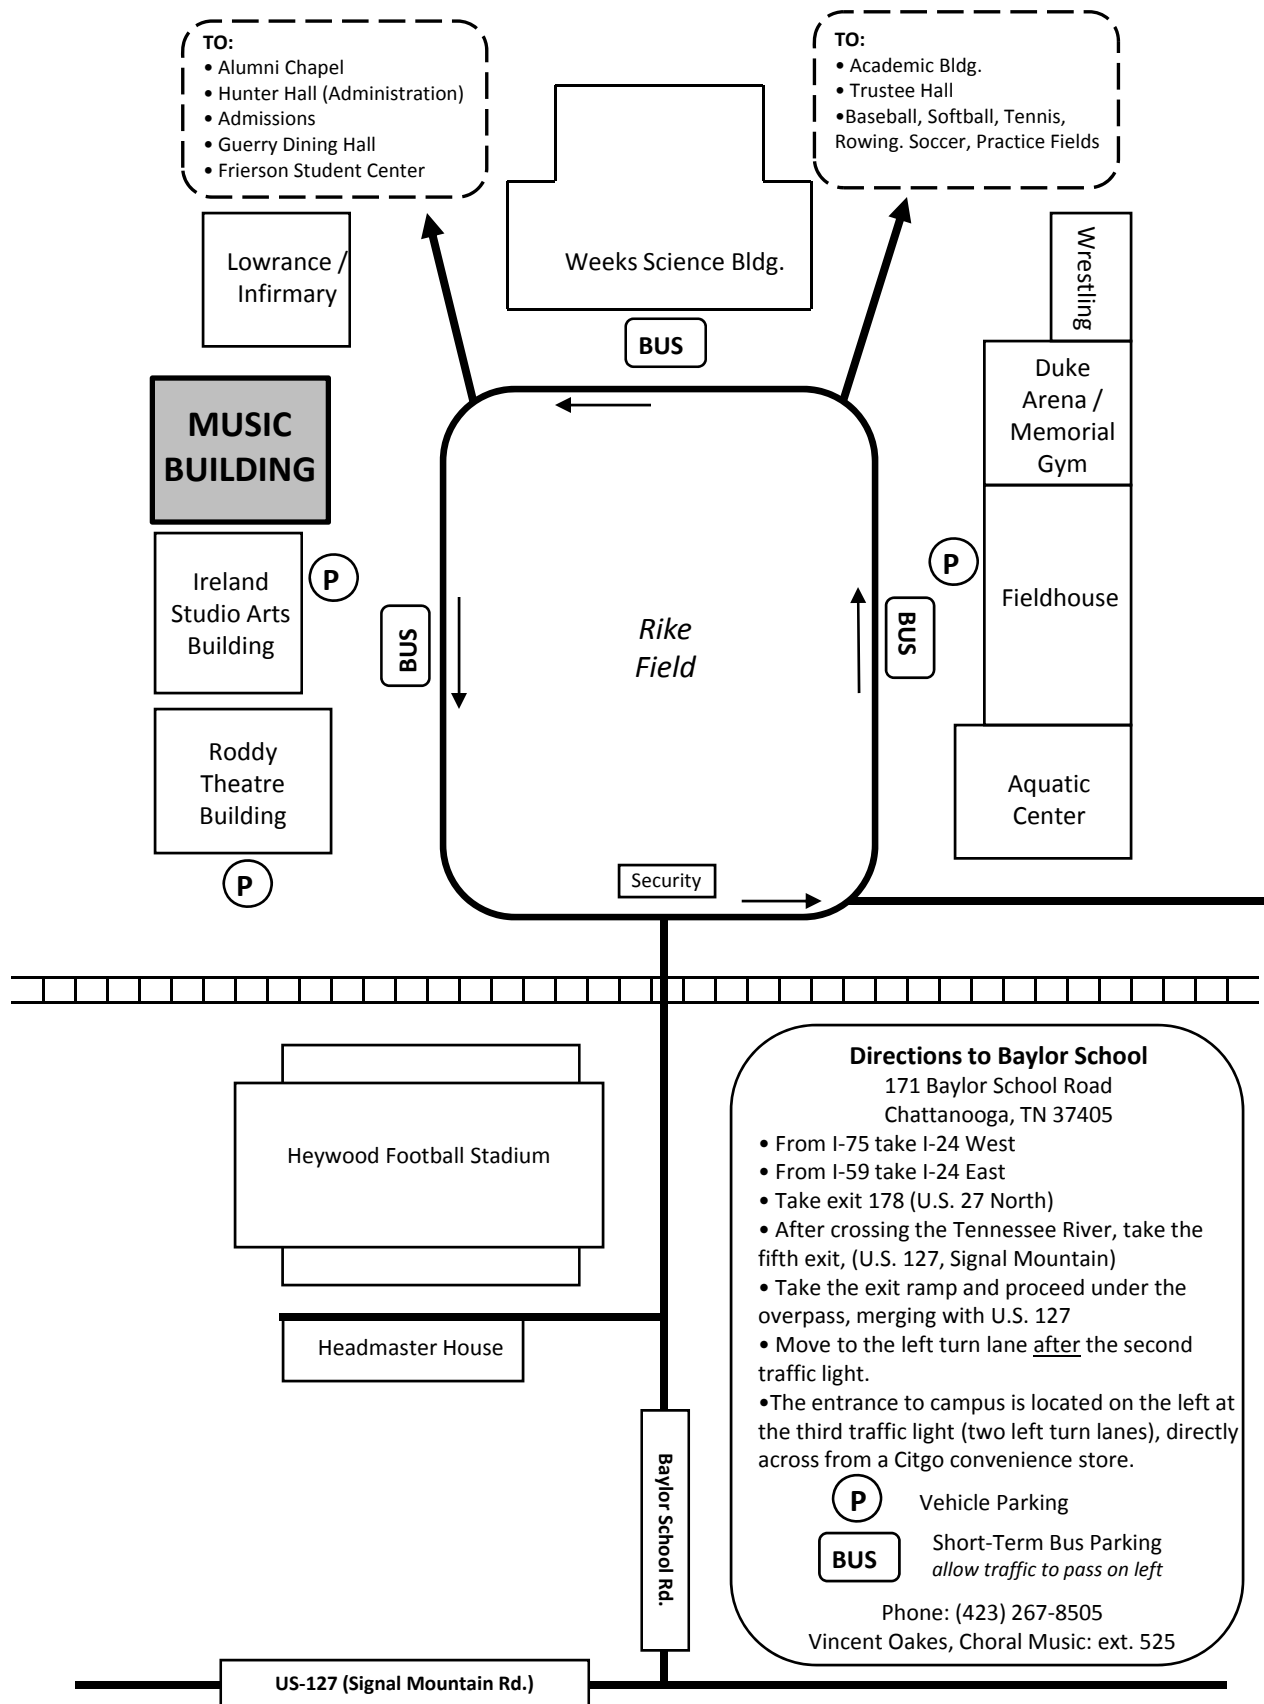

1 8 9 3 **Baylor School**

- TO:**
- Alumni Chapel
 - Hunter Hall (Administration)
 - Admissions
 - Guerry Dining Hall
 - Frierson Student Center

- TO:**
- Academic Bldg.
 - Trustee Hall
 - Baseball, Softball, Tennis, Rowing, Soccer, Practice Fields

Directions to Baylor School
 171 Baylor School Road
 Chattanooga, TN 37405

- From I-75 take I-24 West
- From I-59 take I-24 East
- Take exit 178 (U.S. 27 North)
- After crossing the Tennessee River, take the fifth exit, (U.S. 127, Signal Mountain)
- Take the exit ramp and proceed under the overpass, merging with U.S. 127
- Move to the left turn lane after the second traffic light.
- The entrance to campus is located on the left at the third traffic light (two left turn lanes), directly across from a Citgo convenience store.

(P) Vehicle Parking
(BUS) Short-Term Bus Parking
allow traffic to pass on left

Phone: (423) 267-8505
 Vincent Oakes, Choral Music: ext. 525